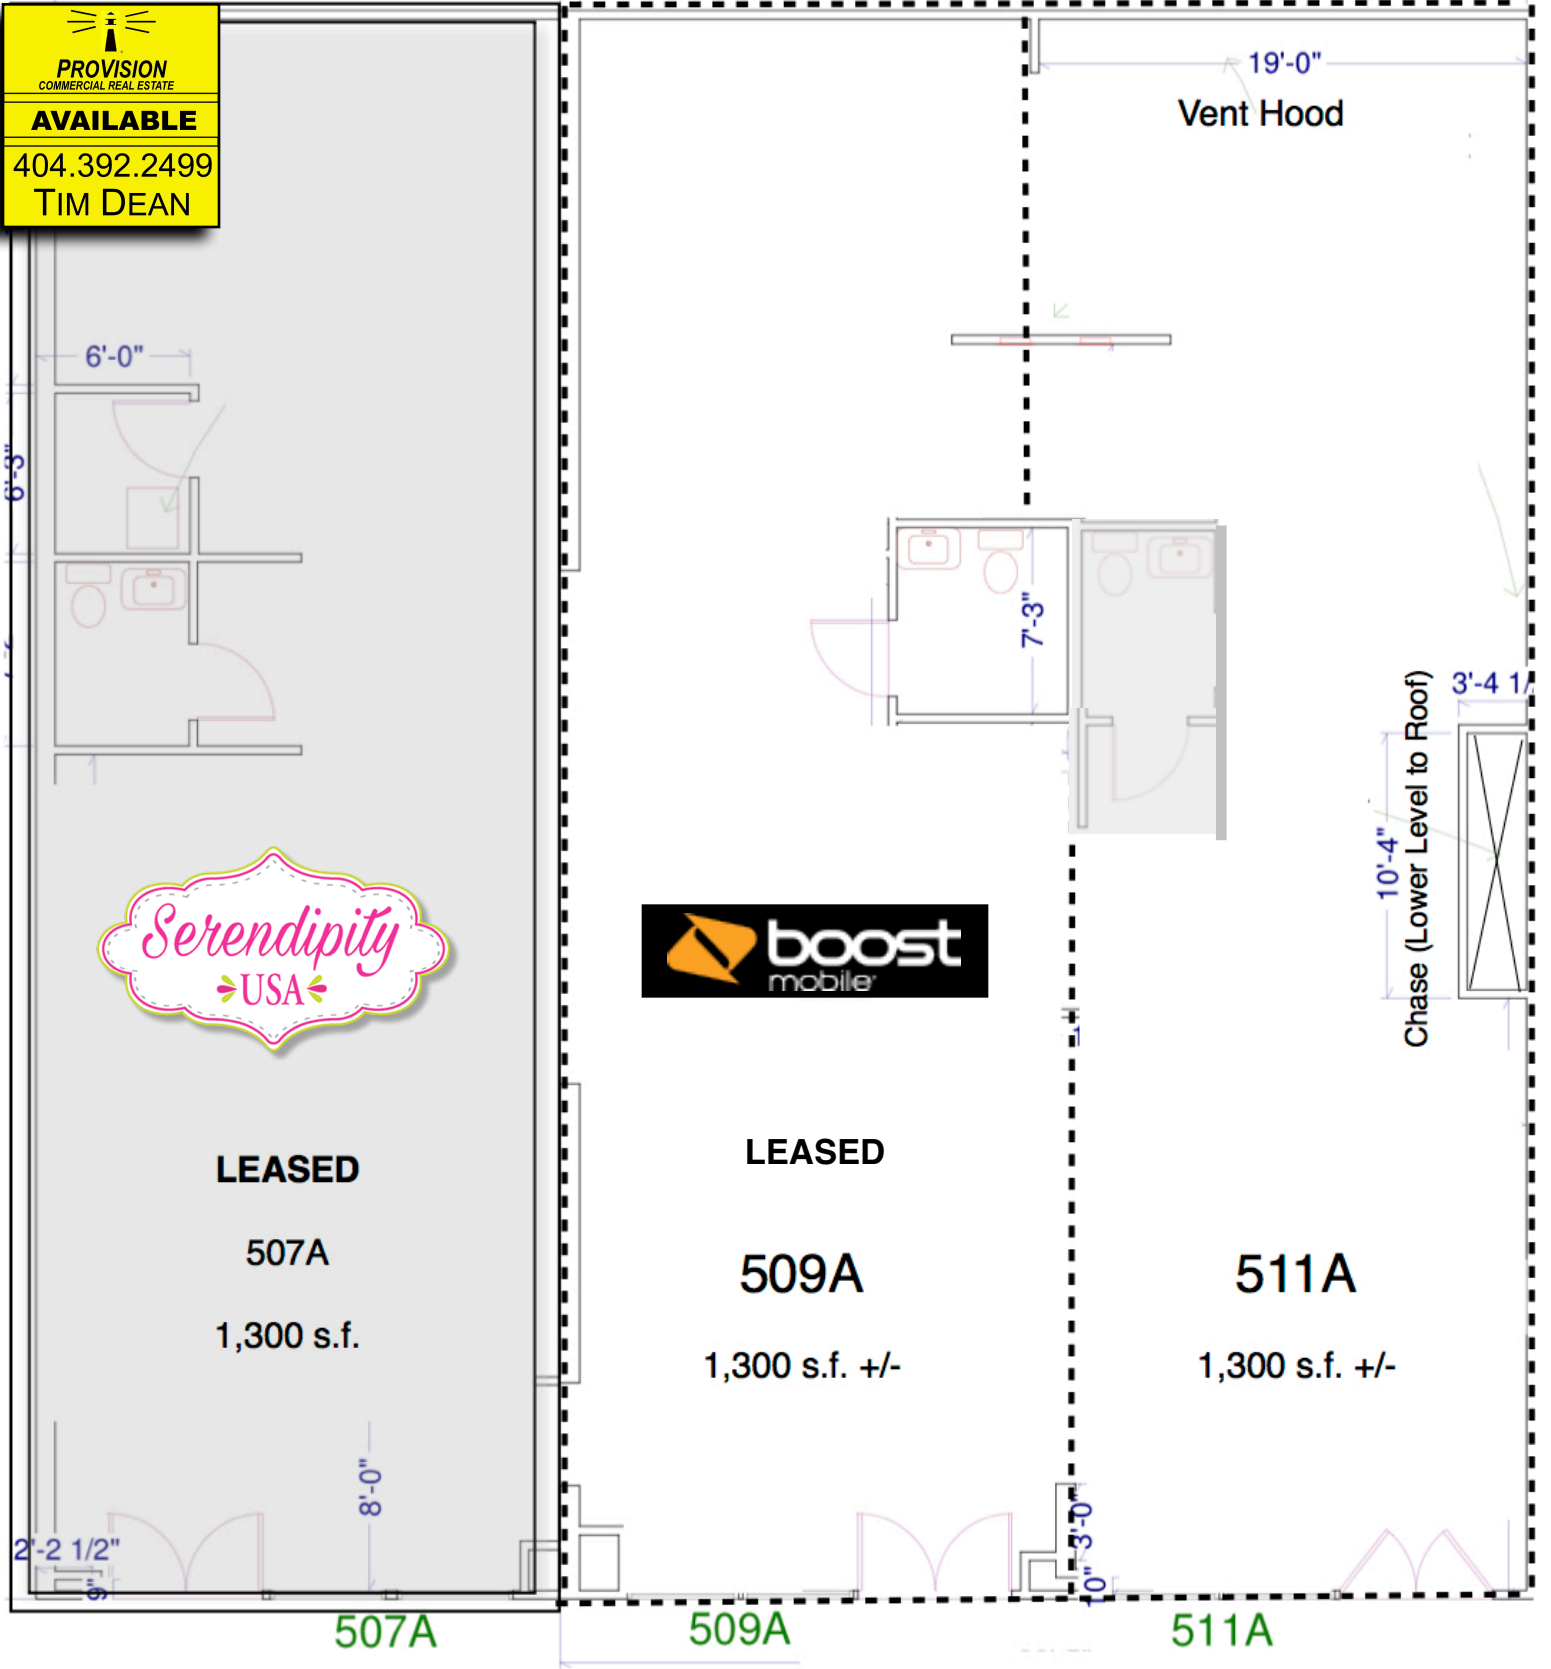

PROVISION
COMMERCIAL REAL ESTATE

AVAILABLE

404.392.2499
TIM DEAN

Note: All information has been obtained from sources deemed reliable. While we do not doubt its accuracy we make no representations or warranties as to its accuracy. Any interested parties should conduct a careful independent investigation of the property information, including and not limited to the layout of the space and actual size. Drawings may be conceptual or pre-construction only and may not reflect actual existing conditions. All measurements are approximate and should be verified by prospective purchaser or tenant prior to entering into any agreement. All listing terms are at the sole discretion of owner and are subject to change or prior withdrawal without notice. Main: 404-392-2499 Broker Cell: 678-685-8927 © 2015 Provision Brokerage Services, Inc. broker#247163 firm#h-59564 Thank you for your business.