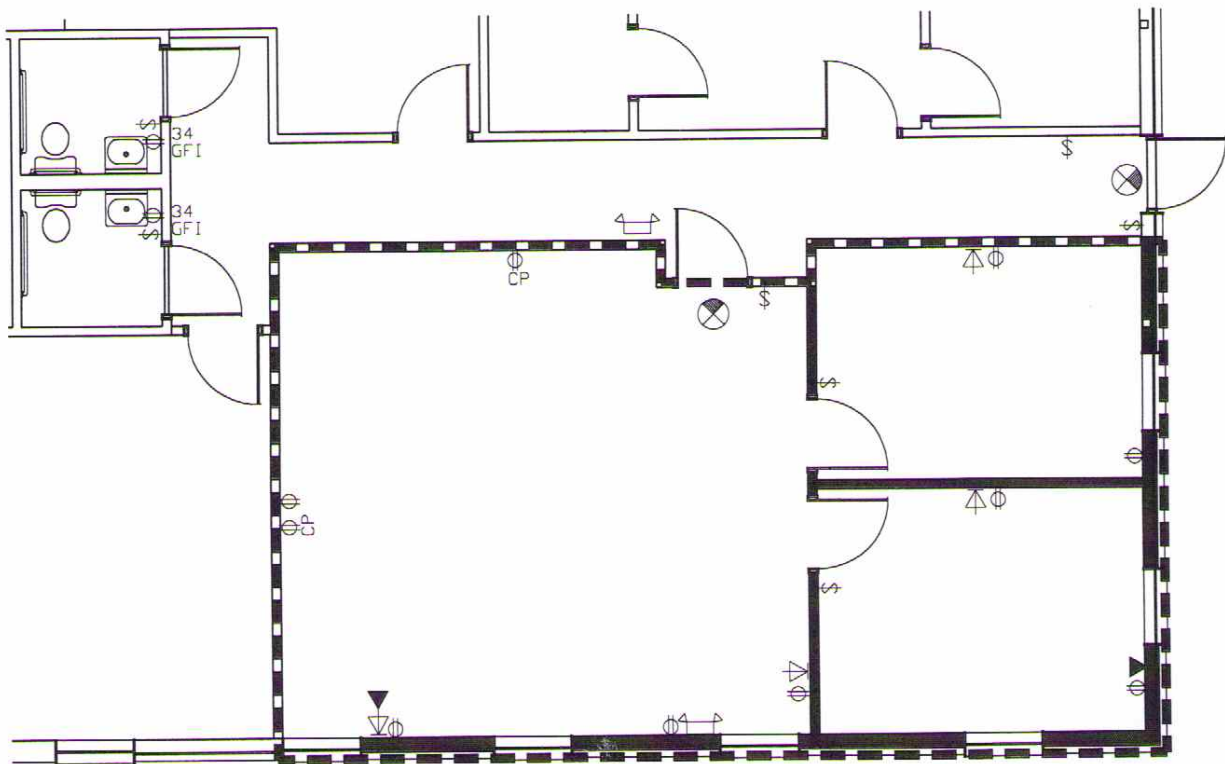

PEACHTREE PROFESSIONAL OFFICE PARK

BUILDING
5960

UPPER LEVEL

994 RENTABLE SQUARE FEET