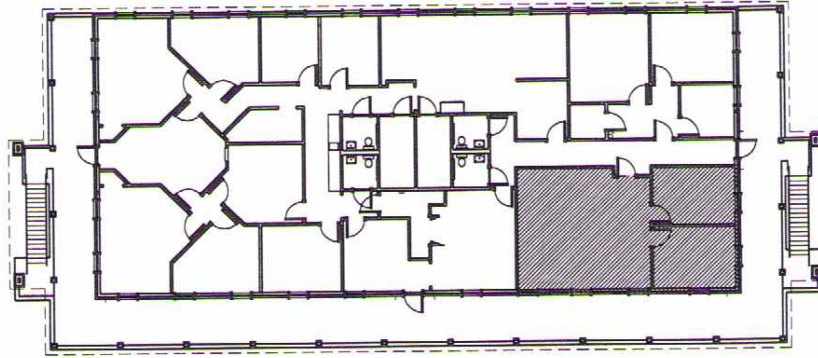

PEACHTREE PROFESSIONAL OFFICE PARK

BUILDING
5960

UPPER LEVEL

994 RENTABLE SQUARE FEET