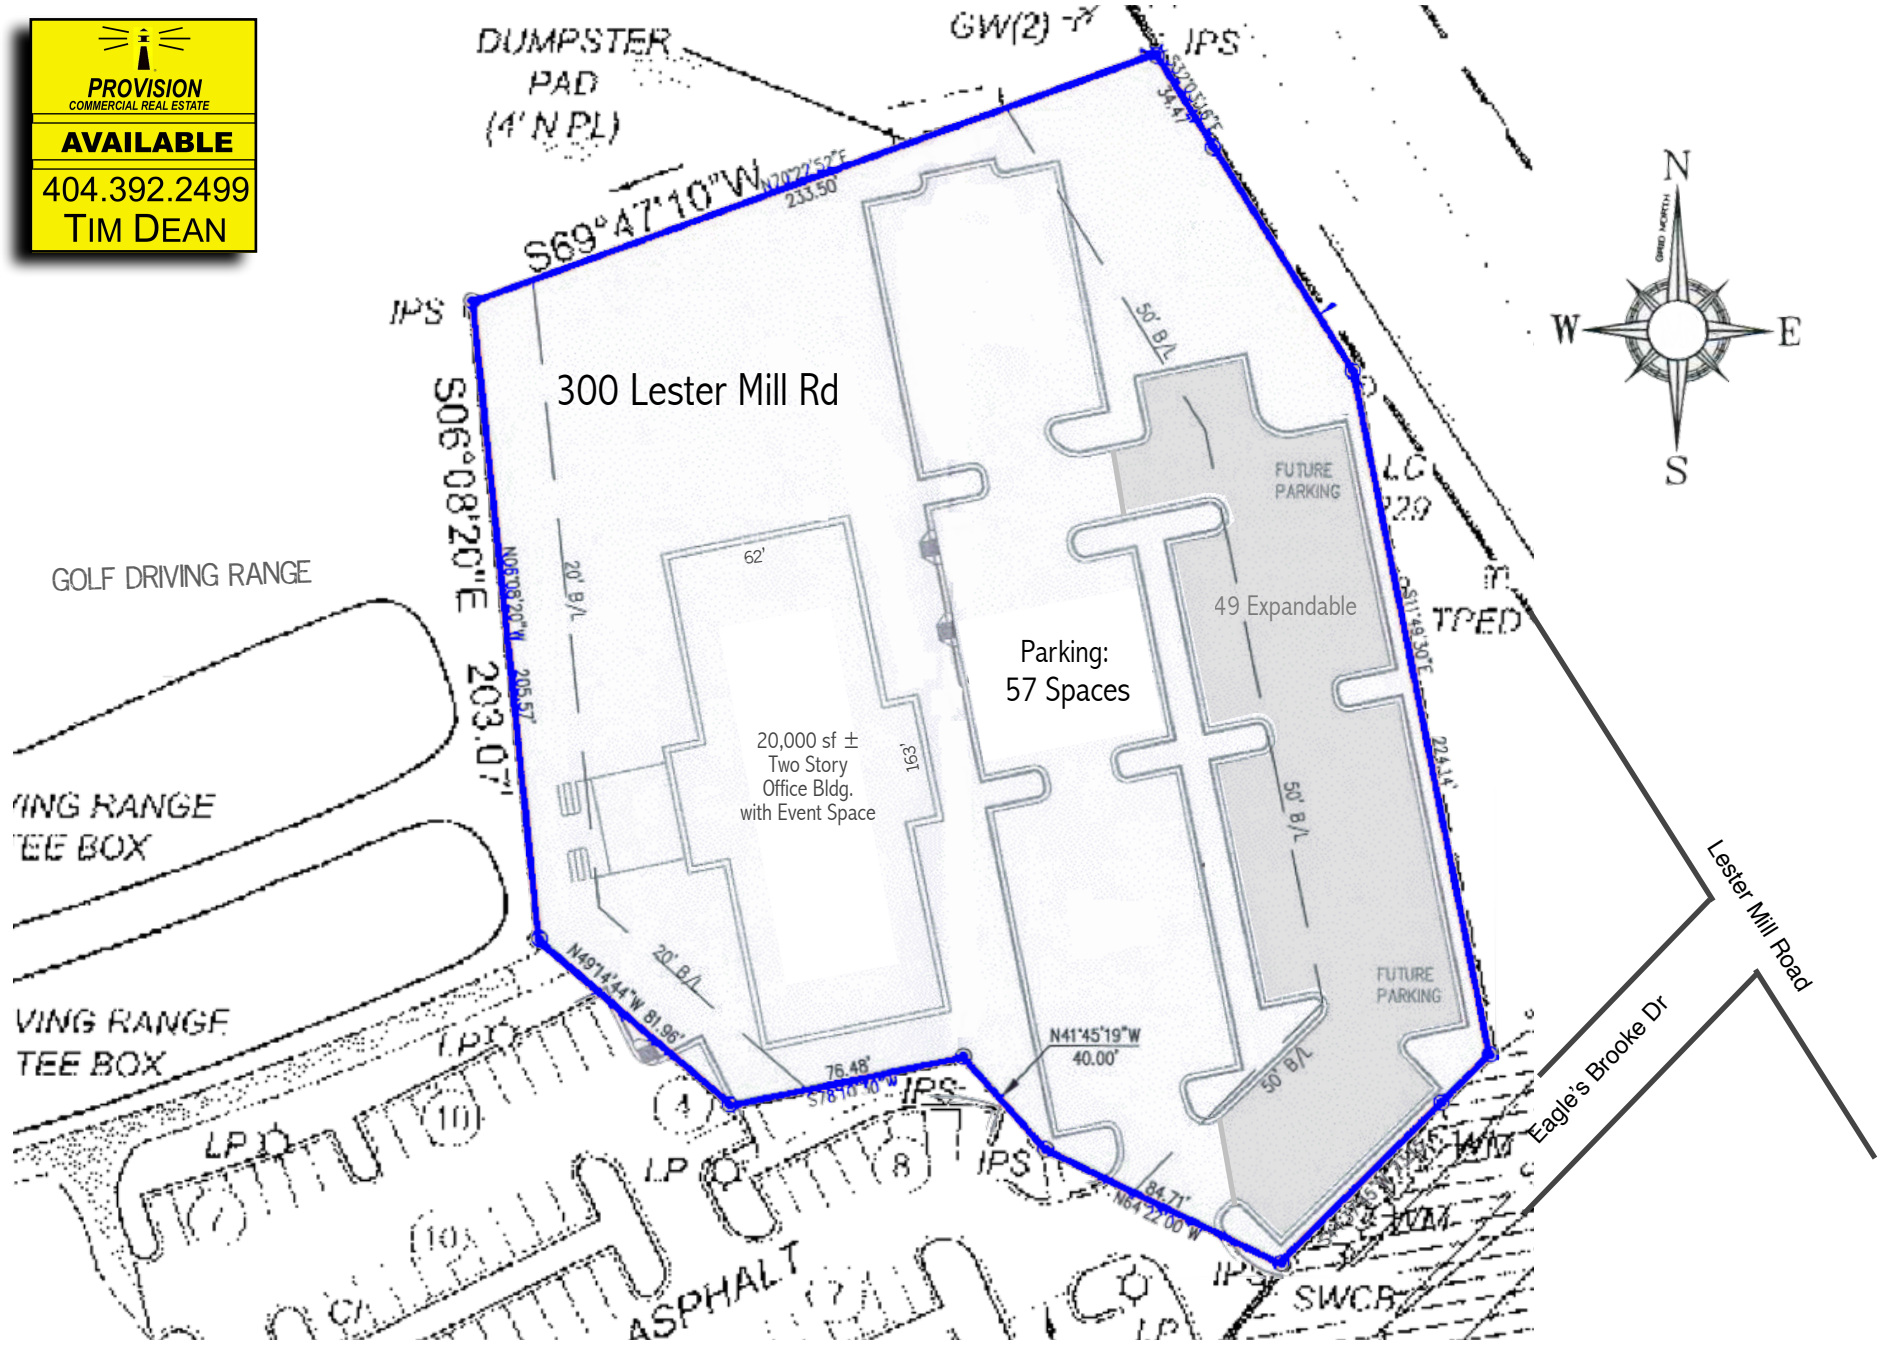

PROVISION
 COMMERCIAL REAL ESTATE

AVAILABLE

 404.392.2499
 TIM DEAN

Note: All information has been obtained from sources deemed reliable. While we do not doubt its accuracy we make no representations or warranties as to its accuracy. Any interested parties should conduct a careful independent investigation of the property information, including and not limited to the layout of the space and actual size. Drawings may be conceptual only and may not reflect actual existing conditions. All measurements are approximate and should be verified by prospective purchaser or tenant prior to entering into any agreement. All listing terms are at the sole discretion of owner and are subject to change or prior withdrawal without notice. Main: 404-392-2499 Broker Cell: 404-392-2499 © 2016 Provision Brokerage Services, Inc. broker#247163 firm#-59564 Thank you for your business.