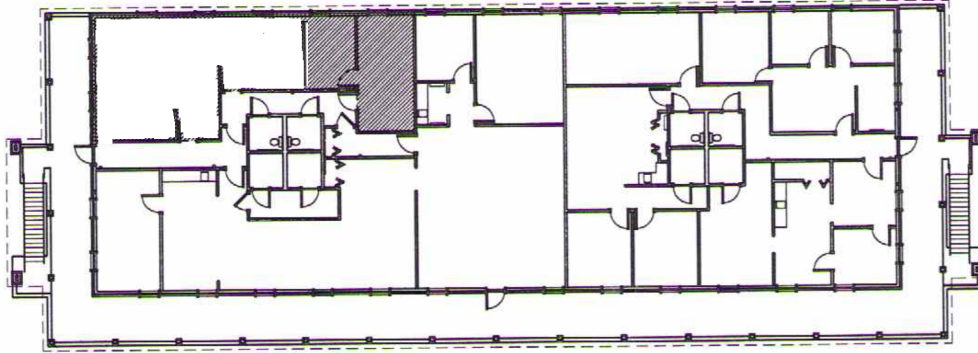

# PEACHTREE PROFESSIONAL OFFICE PARK

BUILDING  
5950

UPPER LEVEL

**436 RENTABLE SQUARE FEET**