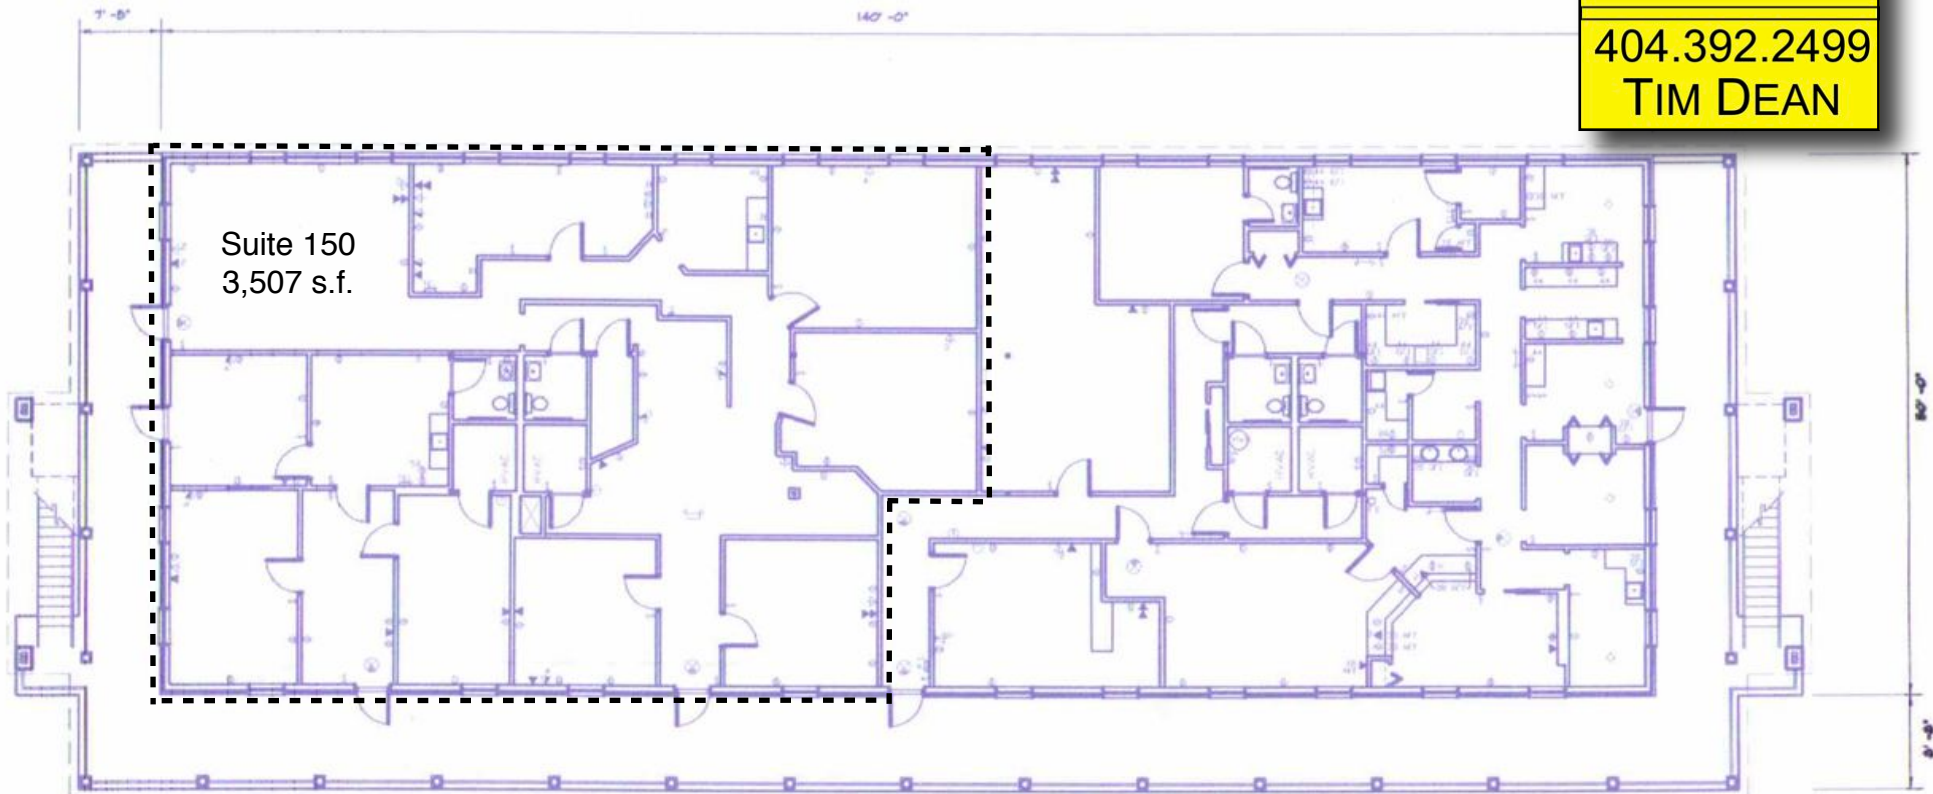

**PROVISION**  
COMMERCIAL REAL ESTATE

**AVAILABLE**

404.392.2499

TIM DEAN

Suite 150  
3,507 s.f.

1  
A1-1

# FLOOR PLAN - GRADE LEVEL - 5950

SCALE: 1/8" = 1'-0"

Note: All information has been obtained from sources deemed reliable. While we do not doubt its accuracy we make no representations or warranties as to its accuracy. Any interested parties should conduct a careful independent investigation of the property information, including and not limited to the layout of the space and actual size. Drawings may be conceptual only and may not reflect actual existing conditions. All measurements are approximate and should be verified by prospective purchaser or tenant prior to entering into any agreement. All listing terms are at the sole discretion of owner and are subject to change or prior withdrawal without notice. Main: 404-392-2499 Broker Cell: 678-685-8927 © 2014 Provision Brokerage Services, Inc. broker#247163 firm#h-59564 Thank you for your business.